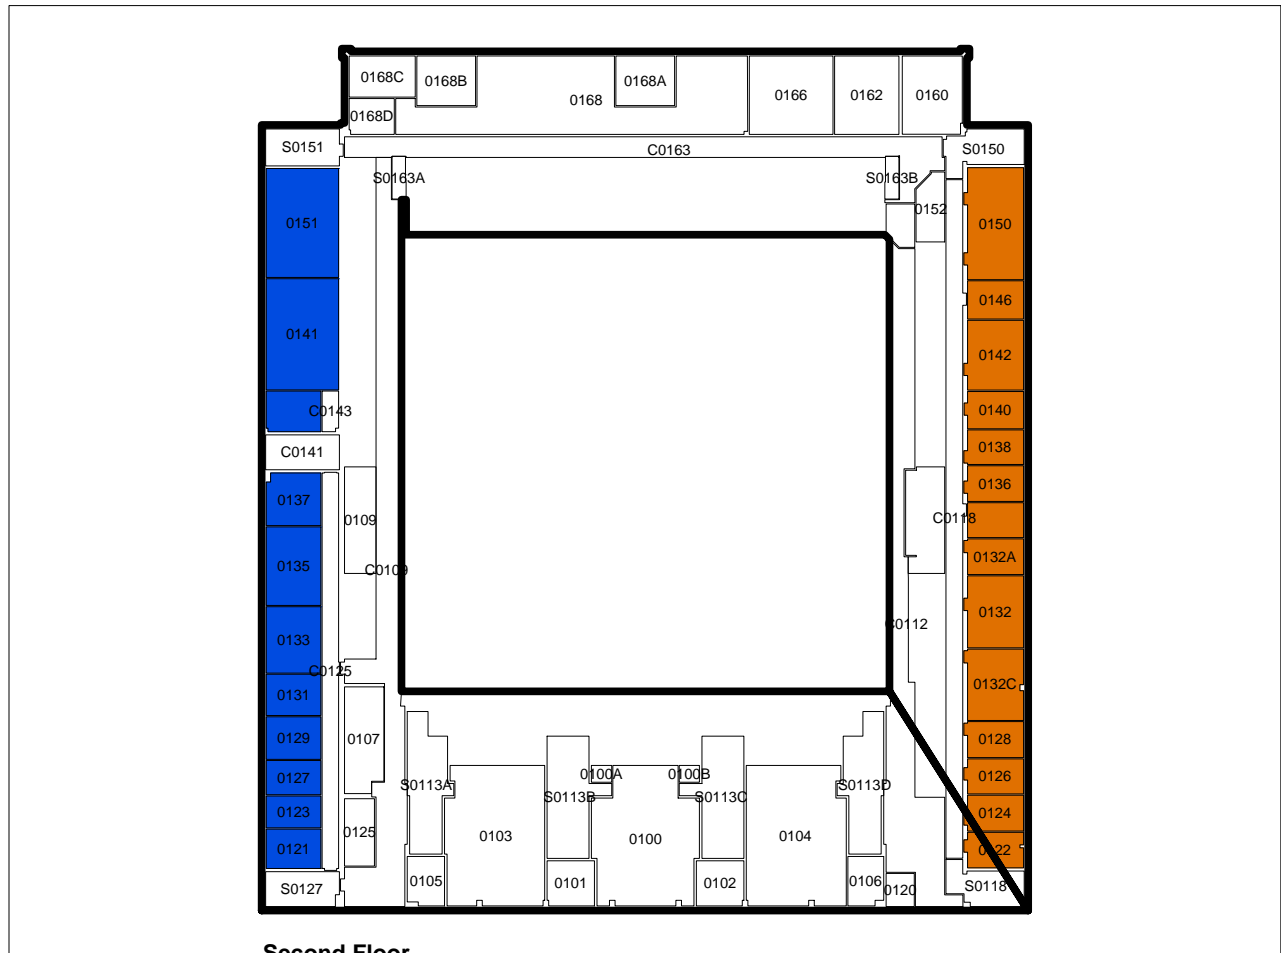

ARMORY 2 (Air Handlers)

SCALE 1 : 628